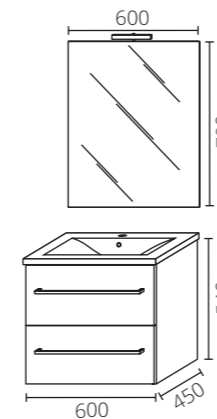

LIVING 600

Composizione base

ARTICOLO	DESCRIZIONE	Q.TÀ	€ CAD.
97AL260BC	mobile bianco venato mm 600	1	224,41
97JA60BT	lavabo mobile stella mm 610x460	1	91,78
96550A	specchio bisellato mm 600x700	1	58,12
96521B	lampada telaio fa lamp	1	25,00
TOTALE COMPOSIZIONE			399,31

Articoli abbinabili

MOBILE

ART.	COLORE	€ CAD.
BASE CM.60		
97AL260BC	bianco venato sp. 18 mm.	224,41
97AL260AR	antracite venato sp. 18 mm.	224,41
97AL260TR	tabacco venato sp. 18 mm.	224,41
97AL260BV	beige venato sp. 18 mm.	224,41
MBBAT0394	quercia bianca sp. 18 mm.	224,41
MBBAT0395	quercia naturale sp. 18 mm.	224,41
MBBAT0396	quercia rossa sp. 18 mm.	224,41
97AL260BM	bianco matt sp. 18 mm.	224,41
97AL260GM	grigio matt sp. 18 mm.	224,41

LAVABO MOBILE

ART.	DESCRIZIONE	€ CAD.
LAVABO CM.61		
97AL61PI	pink mm 610x460	140,62
97AL61CL	clever mm 610x460	140,62
97AL61ST	stilo mm 610x460	140,62
97JA60BT	stella mm 610x460	91,78
97DA60BT	planet mm 610x460	137,02

TOP LEGNO

ART.	COLORE	€ CAD.
TOP CM.60		
MBBAT0372	bianco venato mm 600x450	36,27
MBBAT0378	beige venato mm 600x450	36,27
MBBAT0373	tabacco venato mm 600x450	36,27
MBBAT0374	antracite venato mm 600x450	36,27
MBBAT0375	quercia naturale mm 600x450	36,27
MBBAT0376	quercia bianca mm 600x450	36,27
MBBAT0377	quercia rossa mm 600x450	36,27
MBBAT0379	bianco matt mm 600x450	36,27

LAVABO APPOGGIO

ART.	DESCRIZIONE	€ CAD.
SABRT0047	puccini mm 415x415 bianco	104,35
SABRT0050	bellini mm 515x390 bianco	116,83
SABRT0052	salieri mm 510x395 bianco	115,80
SABRT0054	vivaldi mm 420x420 bianco	154,60

SPECCHIO CON CORNICE

ART.	COLORE	€ CAD.
MBBAT0348	bianco mm 600x700	71,52
MBBAT0349	bianco mm 600x800	75,92
MBBAT0352	grigio mm 600x700	71,52
MBBAT0353	grigio mm 600x800	75,92
MBBAT0356	nero mm 600x700	71,52
MBBAT0357	nero mm 600x800	75,92

SPECCHIO BISELLATO

ART.	LARGHEZZA	€ CAD.
MBBRT0020	mm 500x800	41,85
MBBRT0021	mm 500x1000	50,05
MBBRT0022	mm 500x1200	59,37
96550A	mm 600x700	58,12
96550B	mm 600x800	60,74
MBBRT0103	mm 600x900	66,20
MBBRT0023	mm 600x1000	71,24
MBBRT0024	mm 600x1200	77,19

SPECCHIO LED

ART.	MODELLO	€ CAD.
MBSAI0013	led mm 600x720x155	151,17
96562A	giglio mm 500x800	394,54
MBSAI0184	flo mm 600x600x29	204,43
96568A	iris mm 600x600	364,26

SPECCHIO CONTENITORE

ART.	MODELLO	€ CAD.
96560A	camelia mm 500x630x150	426,30